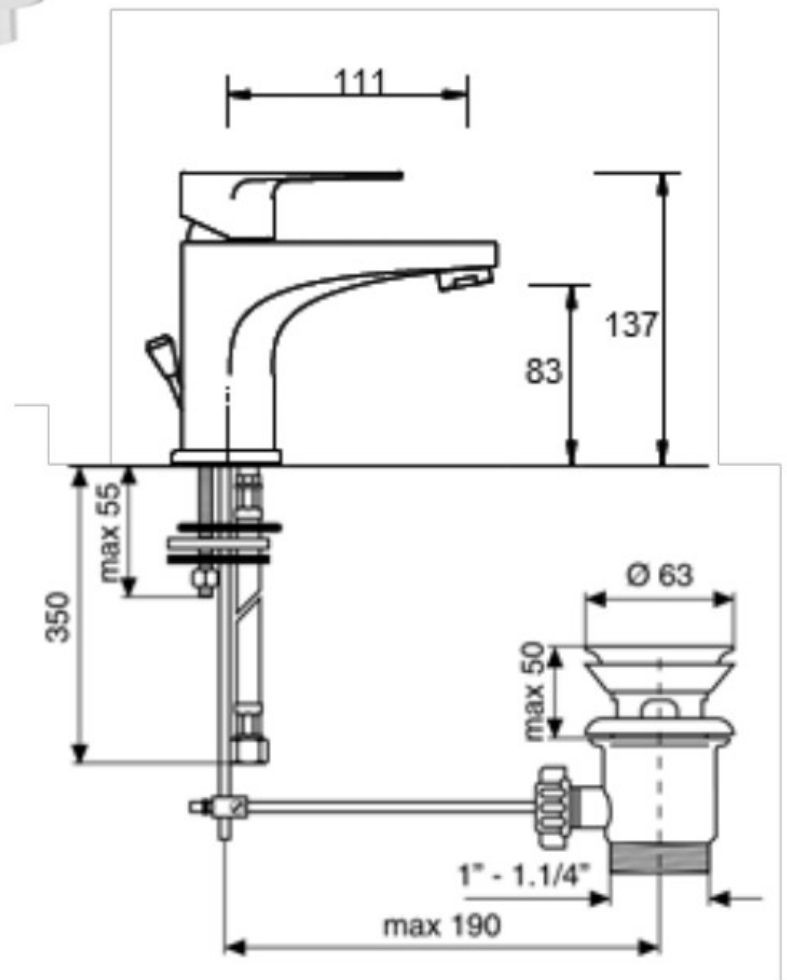

SPECIFICATION SHEET

Manufacturer	ITALMIX-ITALY
Model	EVOQUE
Description	SINGLE HOLE WASH BASIN MIXER WITH 1\"/>
Finish	CHROME
Article Code	EQ 0200