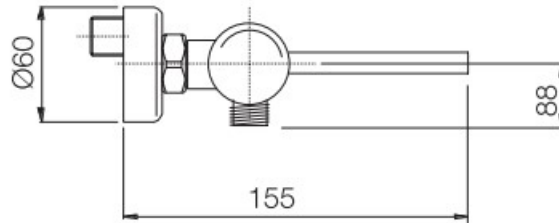

SPECIFICATION SHEET

Manufacturer	ITALMIX-ITALY
Model	TREND
Description	WALL MOUNTED SINGLE LEVER EXTERNAL SHOWER MIXER
Finish	CHROME, NICKEL
Article Code	TD 0400