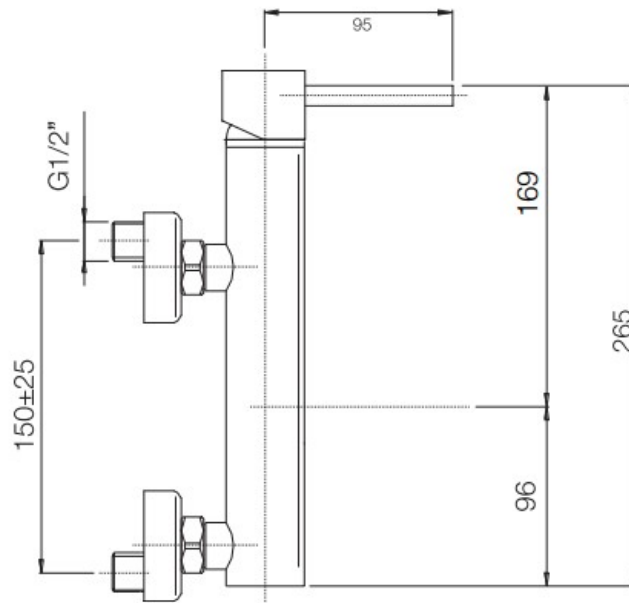

SPECIFICATION SHEET

Manufacturer	ITALMIX-ITALY
Model	TREND
Description	WALL MOUNTED SINGLE LEVER EXTERNAL SHOWER MIXER
Finish	CHROME, NICKEL
Article Code	TD 0400