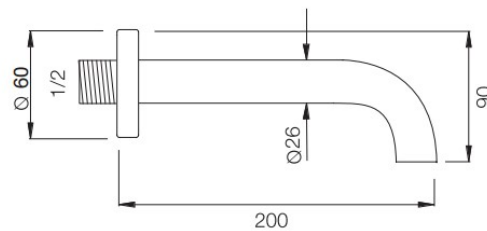

SPECIFICATION SHEET

Manufacturer	ITALMIX-ITALY
Model	TREND
Description	BUILT-IN SINGLE LEVER WASH BASIN MIXER WITHOUT WASTE
Finish	CHROME, NICKEL
Article Code	TD 0509