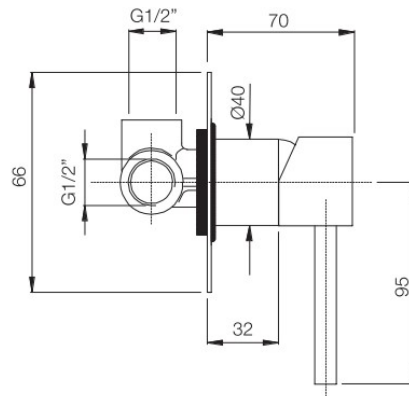

SPECIFICATION SHEET

Manufacturer	ITALMIX-ITALY
Model	TREND
Description	BUILT-IN SINGLE LEVER WASH BASIN MIXER WITHOUT WASTE
Finish	CHROME, NICKEL
Article Code	TD 0509