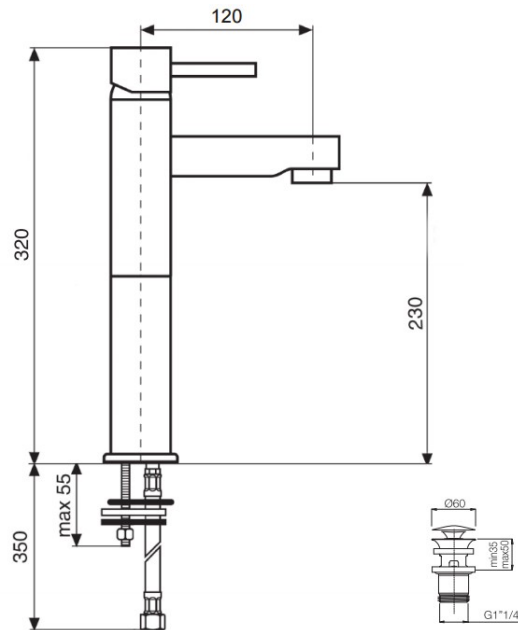

## SPECIFICATION SHEET

<b>Manufacturer</b>	ITALMIX-ITALY
<b>Model</b>	TREND
<b>Description</b>	EXTENDED SINGLE LEVER WASH BASIN MIXER WITH 1"1/4 CLICK-CLACK WASTE
<b>Finish</b>	CHROME, NICKEL
<b>Article Code</b>	TD 0214