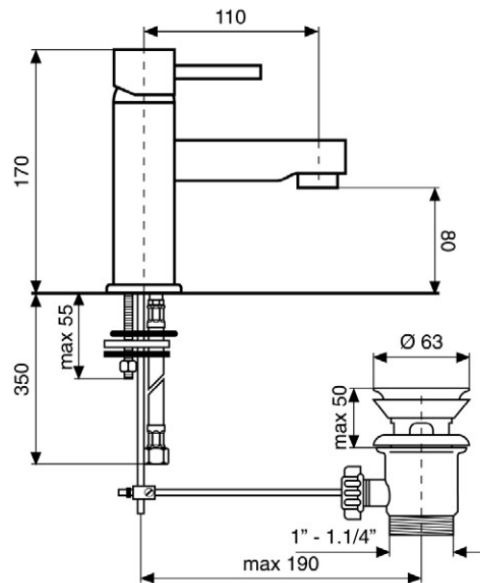

## SPECIFICATION SHEET

<b>Manufacturer</b>	ITALMIX-ITALY
<b>Model</b>	TREND
<b>Description</b>	SINGLE LEVER WASH BASIN MIXER WITH 1\"/>
<b>Finish</b>	CHROME, NICKEL
<b>Article Code</b>	TD 0200