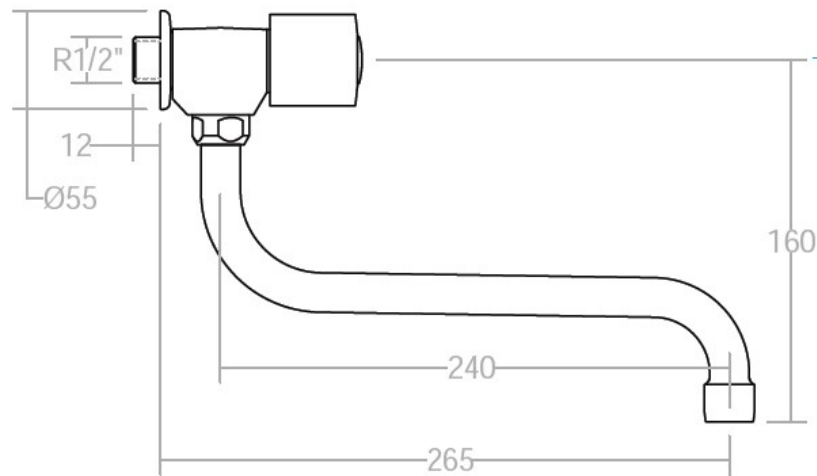

SPECIFICATION SHEET

Manufacturer	RAMON SOLER-SPAIN
Model	ECO
Description	WALL MOUNTED SINK TAP WITH LOW SPOUT
Finish	CHROME
Article Code	7029 CB30