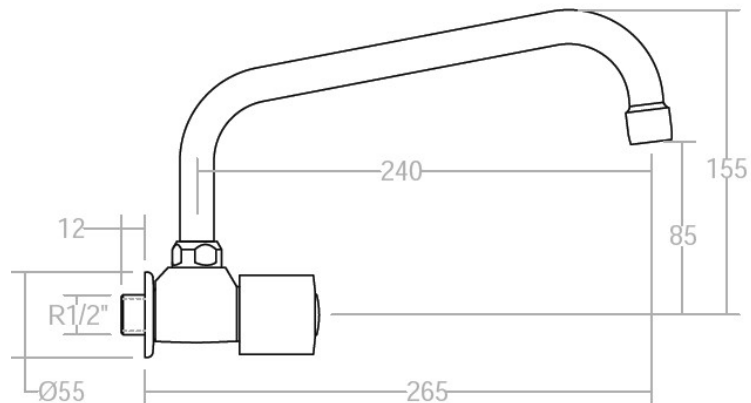

SPECIFICATION SHEET

Manufacturer	RAMON SOLER-SPAIN
Model	ECO
Description	WALL MOUNTED SINK TAP HIGH SPOUT, WITH 12,5-17,5 CM EXCENTRIC
Finish	CHROME
Article Code	7029 CAI30