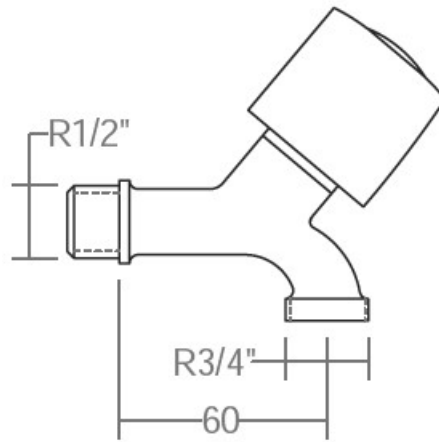

## SPECIFICATION SHEET

<b>Manufacturer</b>	RAMON SOLER-SPAIN
<b>Model</b>	ECO
<b>Description</b>	WALL MOUNTED TAP / BIBTAP
<b>Finish</b>	CHROME
<b>Article Code</b>	5069