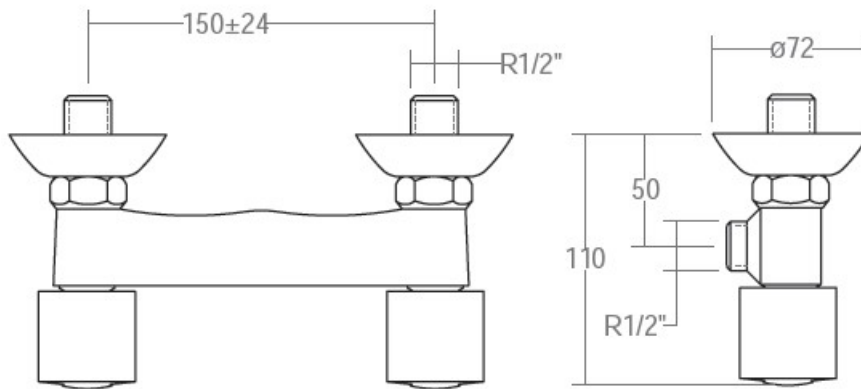

SPECIFICATION SHEET

Manufacturer	RAMON SOLER-SPAIN
Model	ECO
Description	WALL MOUNTED BASIC SHOWER TAPS
Finish	CHROME
Article Code	7004 S ECO