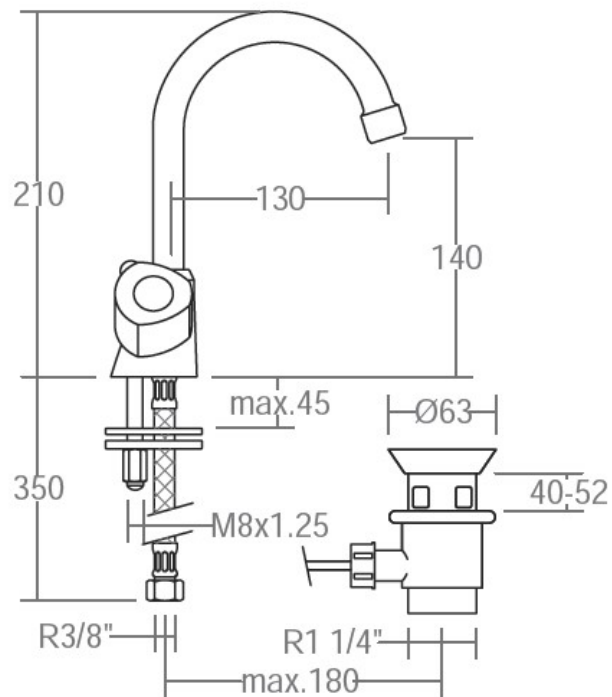

## SPECIFICATION SHEET

<b>Manufacturer</b>	RAMON SOLER-SPAIN
<b>Model</b>	ECO
<b>Description</b>	ONE HOLE TWO-HANDLE WASH BASIN MIXER WITH 2 FLEXIBLE HOSE AND POP-UP WASTE
<b>Finish</b>	CHROME
<b>Article Code</b>	7010 VA