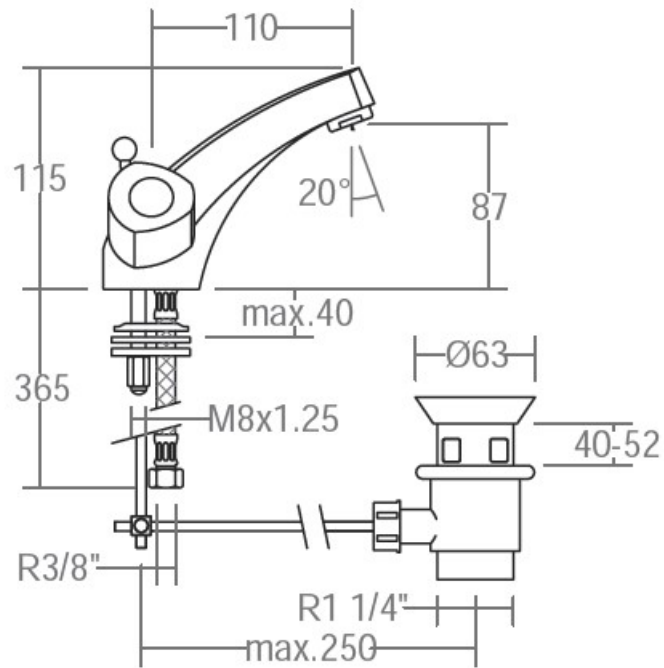

SPECIFICATION SHEET

Manufacturer	RAMON SOLER-SPAIN
Model	ECO
Description	ONE HOLE TWO-HANDLE WASH-BASIN MIXER WITH 2 FLEXIBLE HOSE AND POP-UP WASTE
Finish	CHROME
Article Code	7001 VA