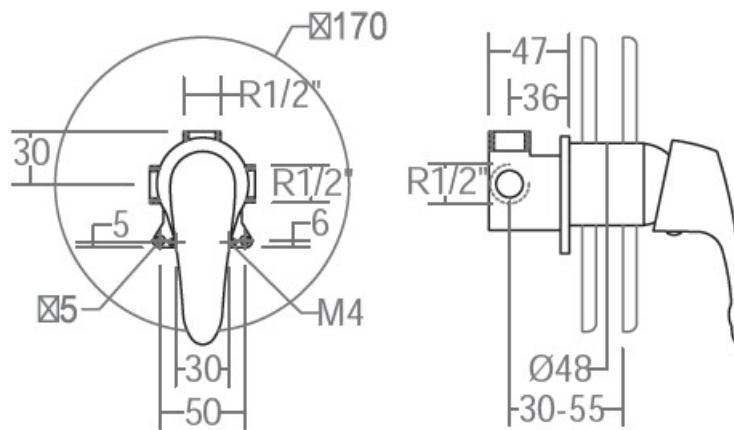

## SPECIFICATION SHEET

<b>Manufacturer</b>	RAMON SOLER-SPAIN
<b>Model</b>	VULCANO
<b>Description</b>	BUILT-IN SHOWER MIXER
<b>Finish</b>	CHROME
<b>Article Code</b>	6918N S