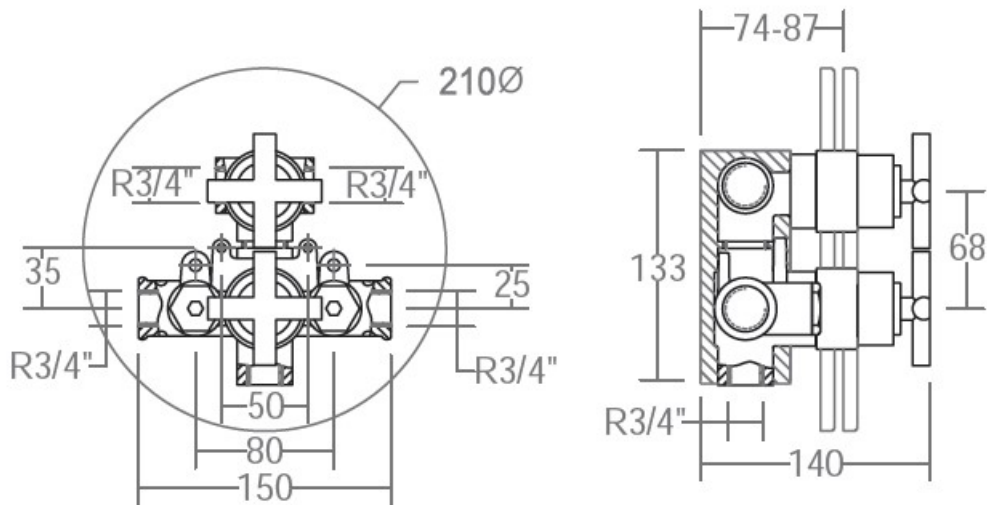

SPECIFICATION SHEET

Manufacturer	RAMON SOLER-SPAIN
Model	RS-CROSS
Description	CONCEALED THERMOSTATIC SHOWER VALVE WITH DIVERTER IN FLOW RATE HANDLE (2 WAY)
Finish	CHROME
Article Code	6287 S