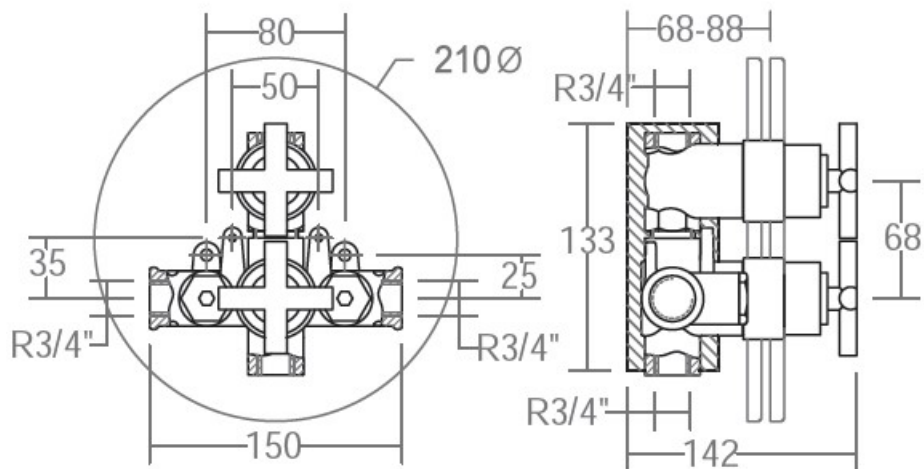

## SPECIFICATION SHEET

<b>Manufacturer</b>	RAMON SOLER-SPAIN
<b>Model</b>	RS-CROSS
<b>Description</b>	CONCEALED THERMOSTATIC SHOWER VALVE (1 WAY)
<b>Finish</b>	CHROME
<b>Article Code</b>	6224 S