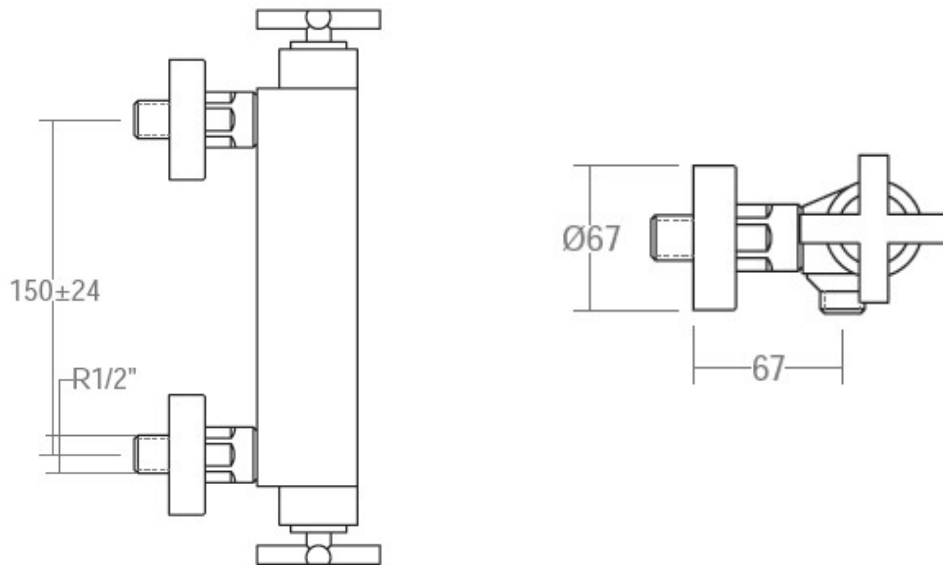

## SPECIFICATION SHEET

<b>Manufacturer</b>	RAMON SOLER-SPAIN
<b>Model</b>	RS-CROSS
<b>Description</b>	WALL MOUNTED THERMOSTATIC SHOWER MIXER
<b>Finish</b>	CHROME
<b>Article Code</b>	6234 S