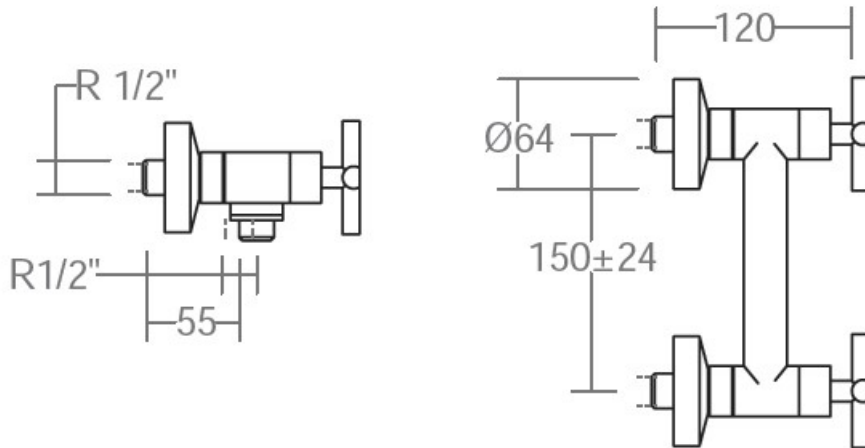

SPECIFICATION SHEET

Manufacturer	RAMON SOLER-SPAIN
Model	RS-CROSS
Description	WALL MOUNTED SHOWER MIXER
Finish	CHROME
Article Code	6208 S