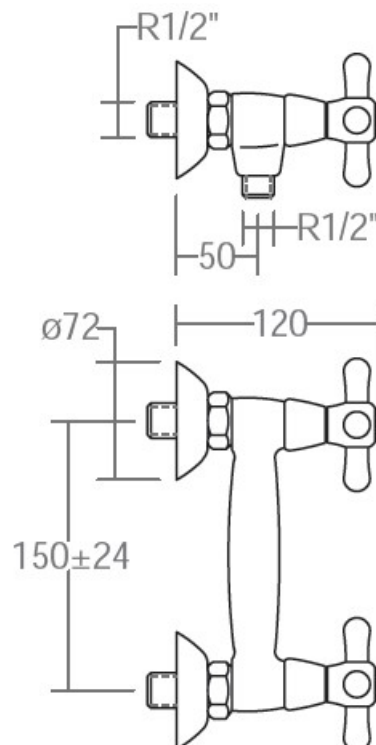

SPECIFICATION SHEET

Manufacturer	RAMON SOLER-SPAIN
Model	GAUDI
Description	WALL MOUNTED SHOWER MIXER WITH CERAMIC HEAD
Finish	CHROME
Article Code	3004C S