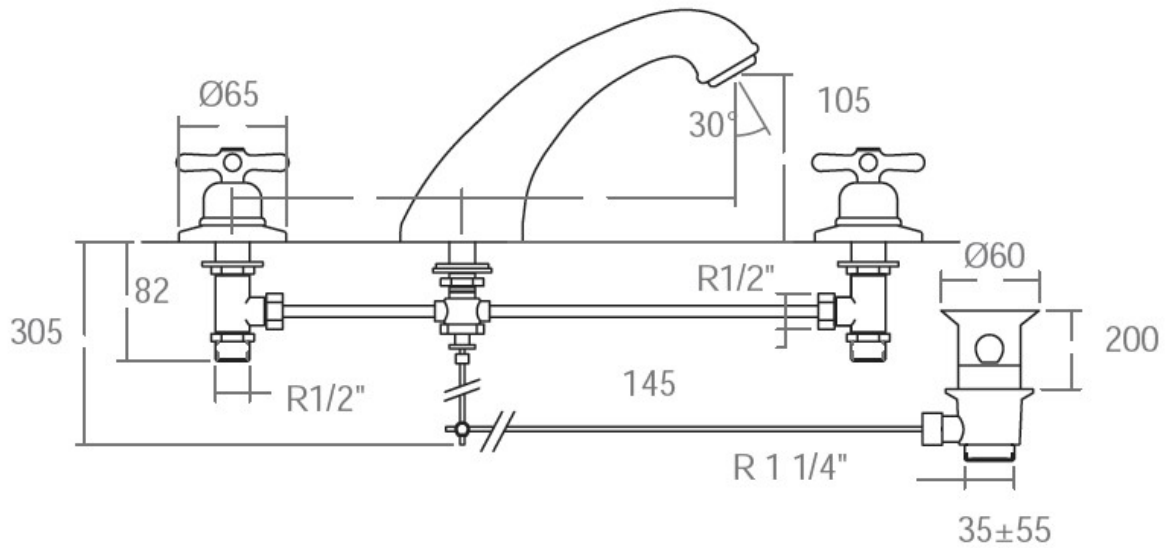

SPECIFICATION SHEET

Manufacturer	RAMON SOLER-SPAIN
Model	GAUDI
Description	3-HOLE DECK MOUNTED WASH BASIN MIXER WITH 2 FLEXIBLE HOSE AND POP-UP WASTE
Finish	CHROME
Article Code	3042C VA