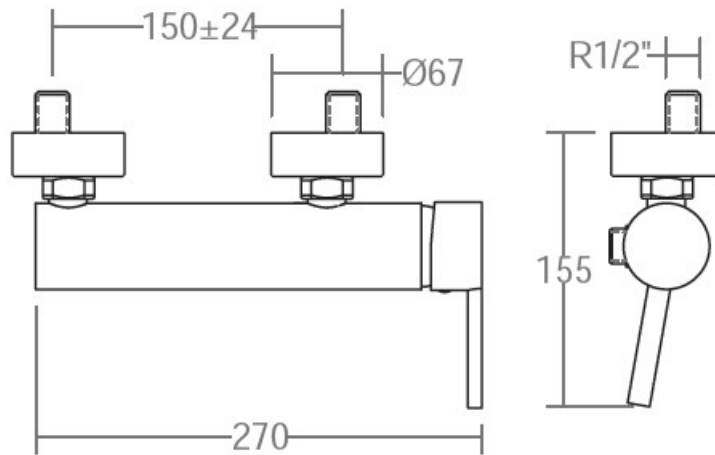

## SPECIFICATION SHEET

<b>Manufacturer</b>	RAMON SOLER-SPAIN
<b>Model</b>	DRAKO
<b>Description</b>	WALL MOUNTED SHOWER MIXER
<b>Finish</b>	CHROME
<b>Article Code</b>	3308 S