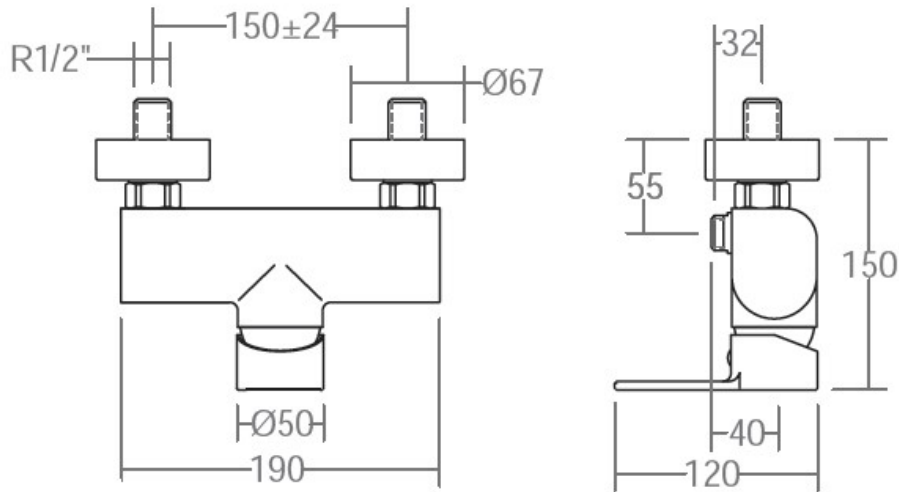

## SPECIFICATION SHEET

<b>Manufacturer</b>	RAMON SOLER-SPAIN
<b>Model</b>	RS-Q
<b>Description</b>	WALL MOUNTED SHOWER MIXER.
<b>Finish</b>	CHROME
<b>Article Code</b>	9308 S