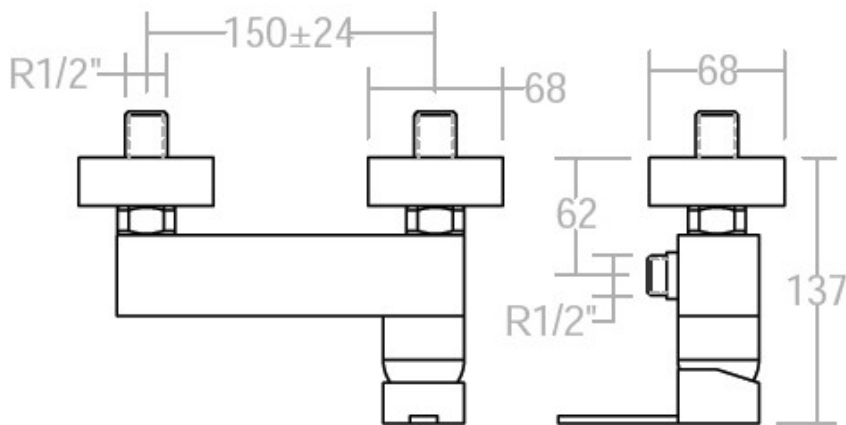

## SPECIFICATION SHEET

<b>Manufacturer</b>	RAMON SOLER-SPAIN
<b>Model</b>	KUATRO NK
<b>Description</b>	WALL MOUNTED SHOWER MIXER.
<b>Finish</b>	CHROME
<b>Article Code</b>	4928 S