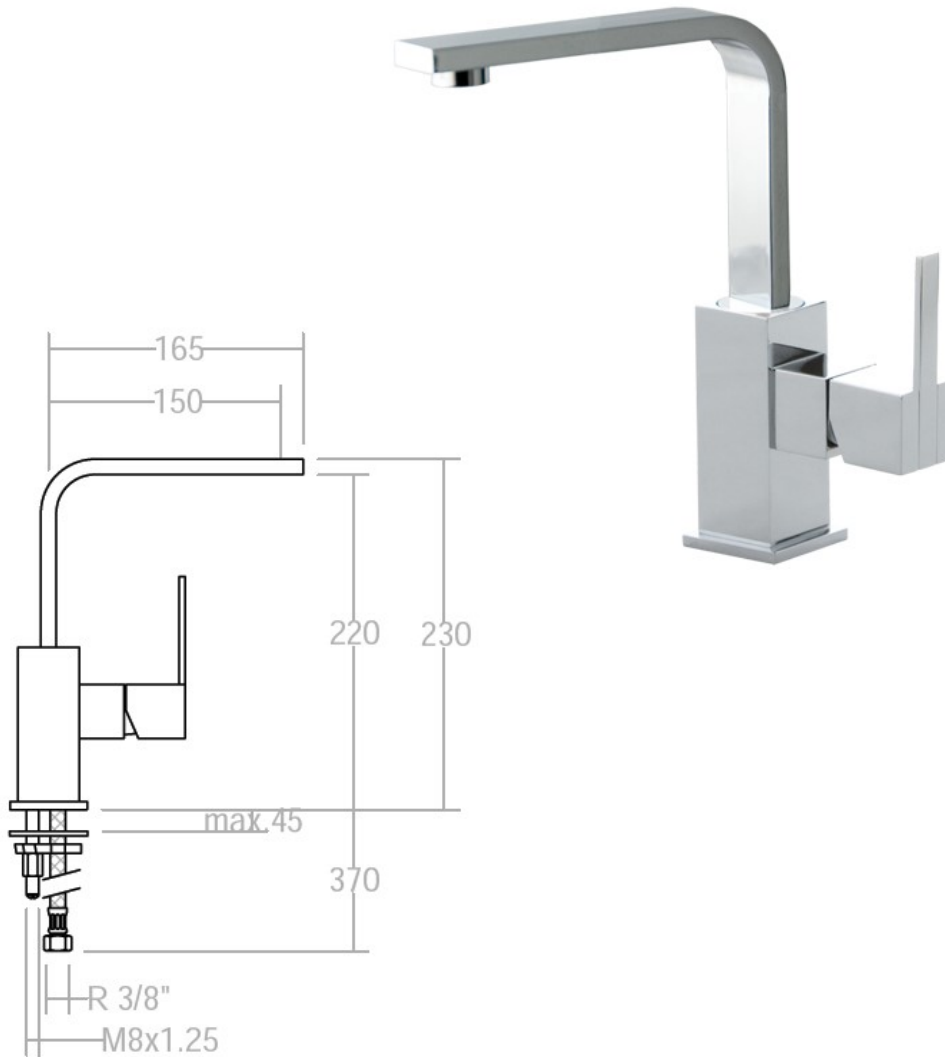

SPECIFICATION SHEET

Manufacturer	RAMON SOLER-SPAIN
Model	KUATRO NK
Description	ONE HOLE SINGLE LEVER WASH BASIN MIXER WITH HIGH SPOUT AND 2 FLEXIBLE HOSE.
Finish	CHROME
Article Code	4921