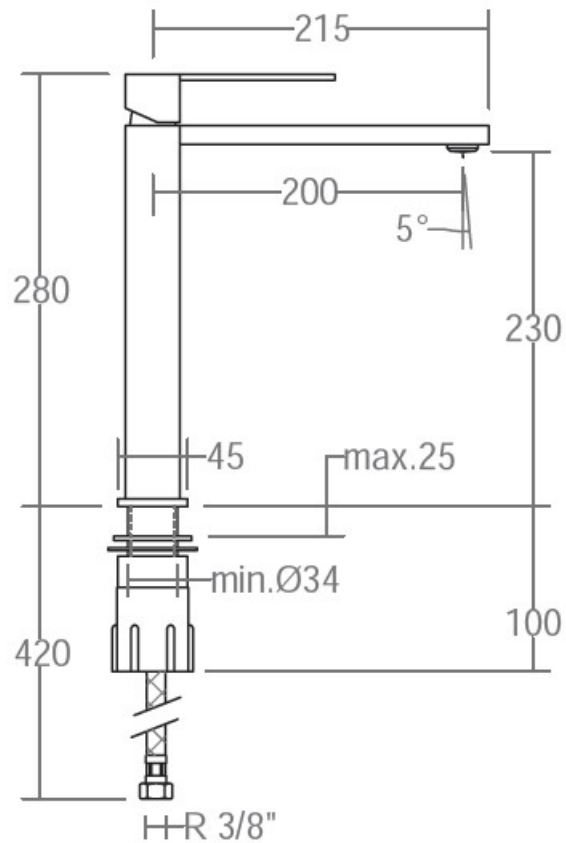

SPECIFICATION SHEET

| | |
|---------------------|---|
| Manufacturer | RAMON SOLER-SPAIN |
| Model | KUATRO NK |
| Description | ONE HOLE SINGLE LEVER HIGH WASH BASIN MIXER (LONG SPOUT 200 MM) WITH 2 FLEXIBLE HOSE. |
| Finish | CHROME |
| Article Code | 4931 |