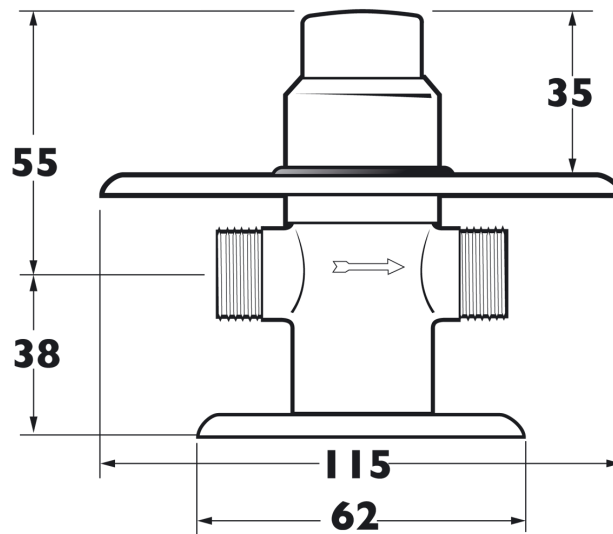

SPECIFICATION SHEET

Manufacturer	DEVA BY METHVEN-UK
Model	NON-CONCUSSIVE
Description	RECESSED SHOWER VALVE
Finish	CHROME
Article code	NCT003