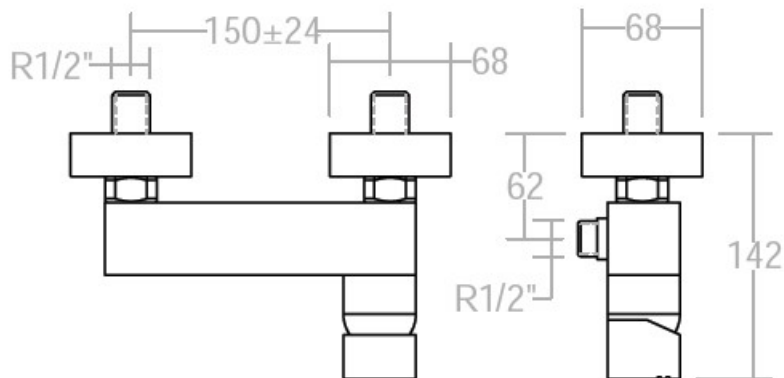

SPECIFICATION SHEET

Manufacturer	RAMON SOLER-SPAIN
Model	KUATRO
Description	WALL MOUNTED SHOWER MIXER.
Finish	CHROME
Article Code	4728 S