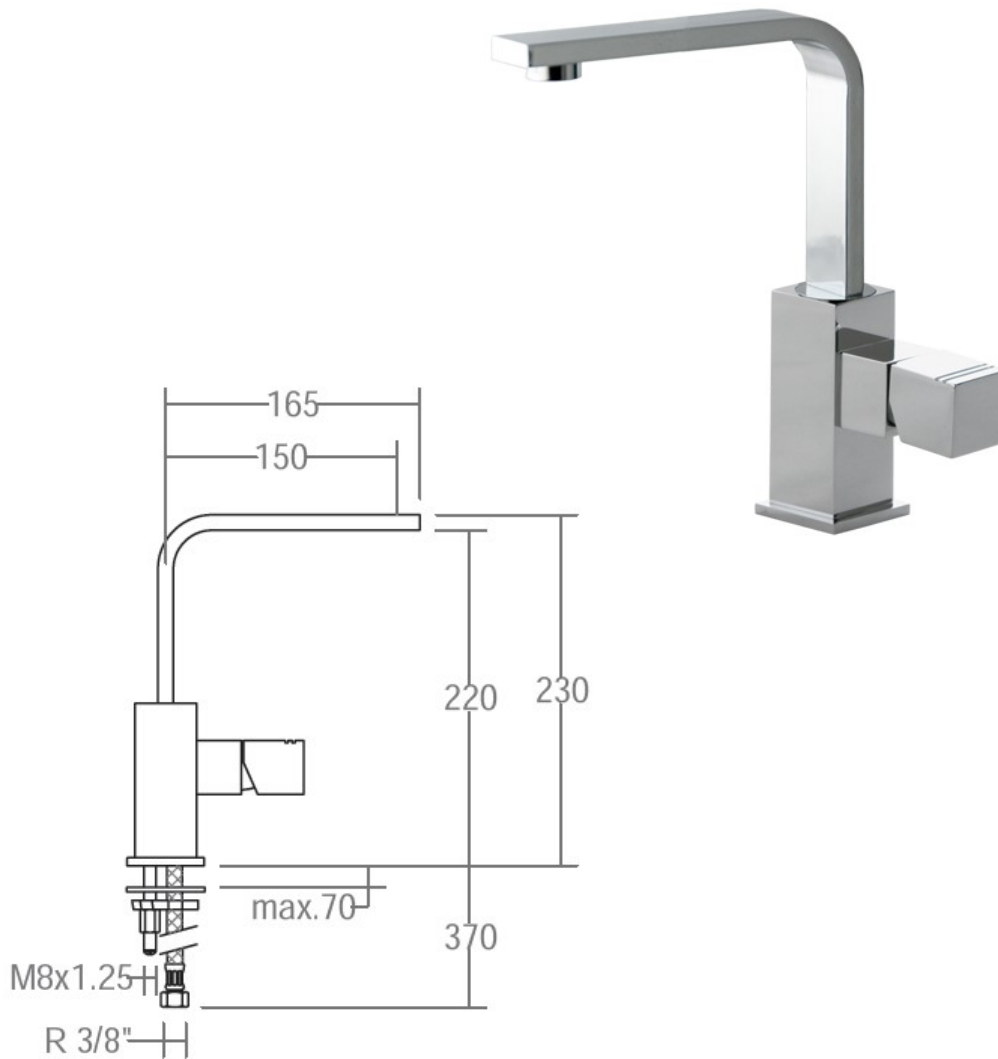

## SPECIFICATION SHEET

<b>Manufacturer</b>	RAMON SOLER-SPAIN
<b>Model</b>	KUATRO
<b>Description</b>	ONE HOLE SINGLE LEVER WASH BASIN WITH HIGH SPOUT AND 2 FLEXIBLE HOSE.
<b>Finish</b>	CHROME
<b>Article Code</b>	4721