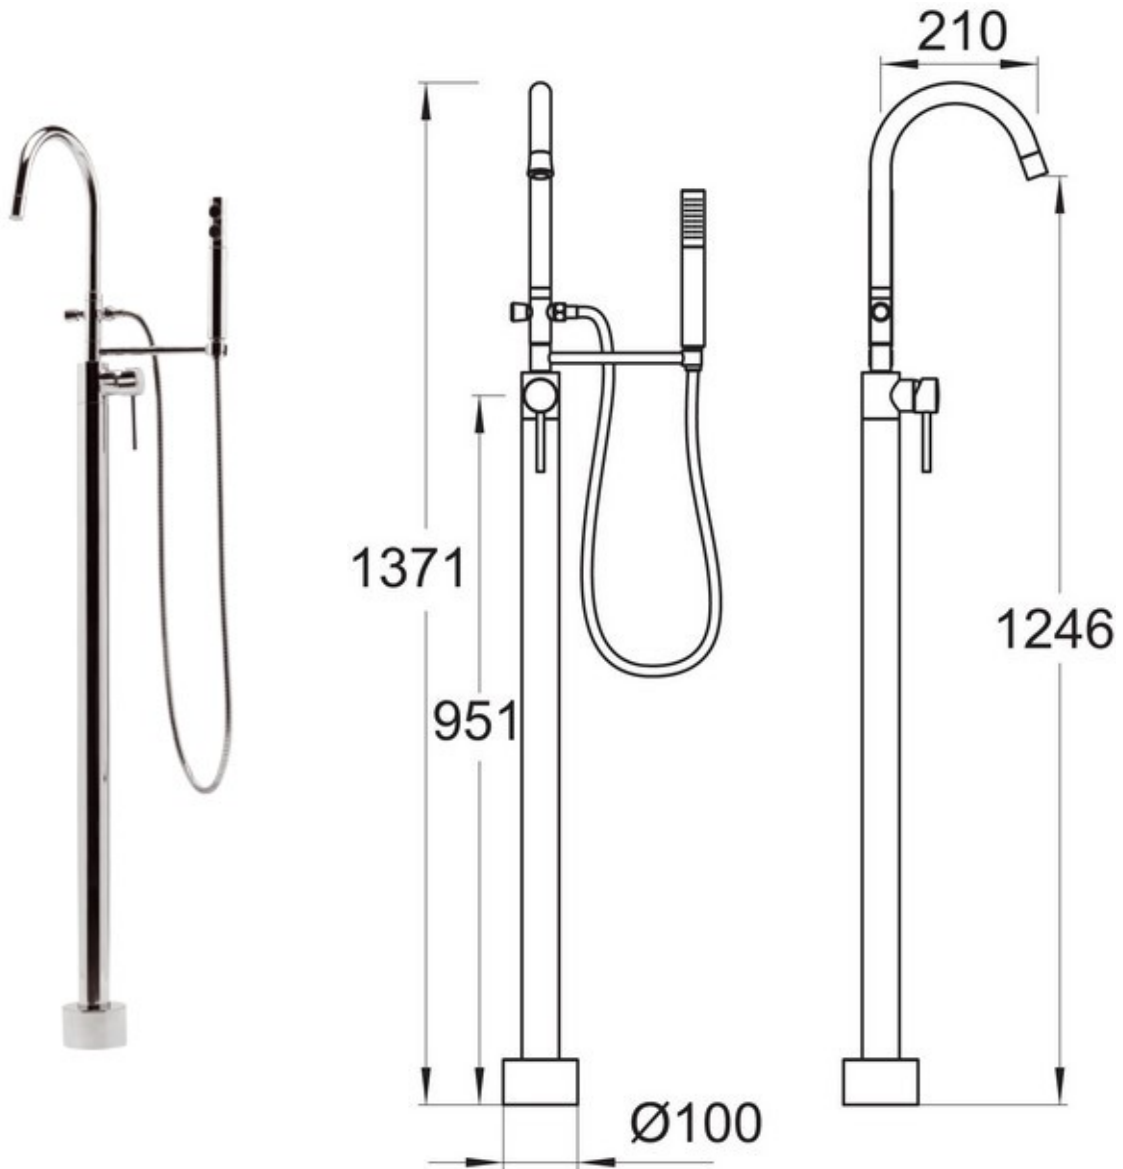

SPECIFICATION SHEET

Manufacturer	DEVA-UK
Model	VISION
Description	MONO BATH SHOWER MIXER WITH FLOOR MOUNTED STAND PIPE
Finish	CHROME
Article code	VSN15