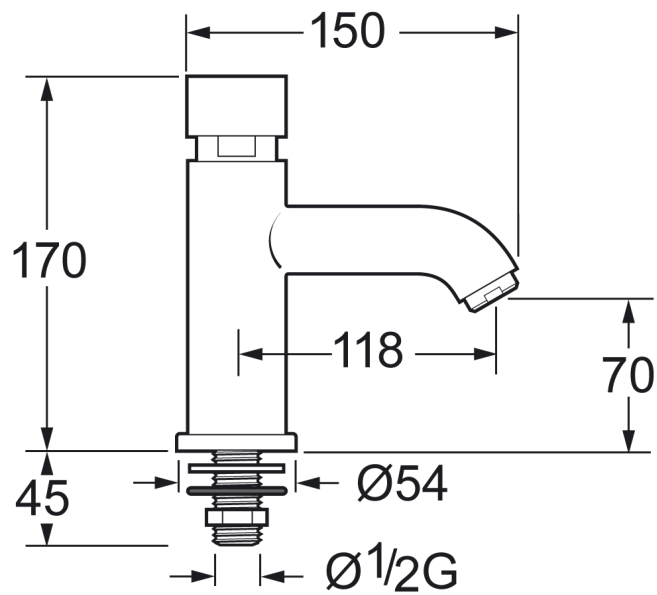

## SPECIFICATION SHEET

<b>Manufacturer</b>	DEVA-UK
<b>Model</b>	VISION
<b>Description</b>	SELF-CLOSING BASIN TAP
<b>Finish</b>	CHROME
<b>Article code</b>	VSN123