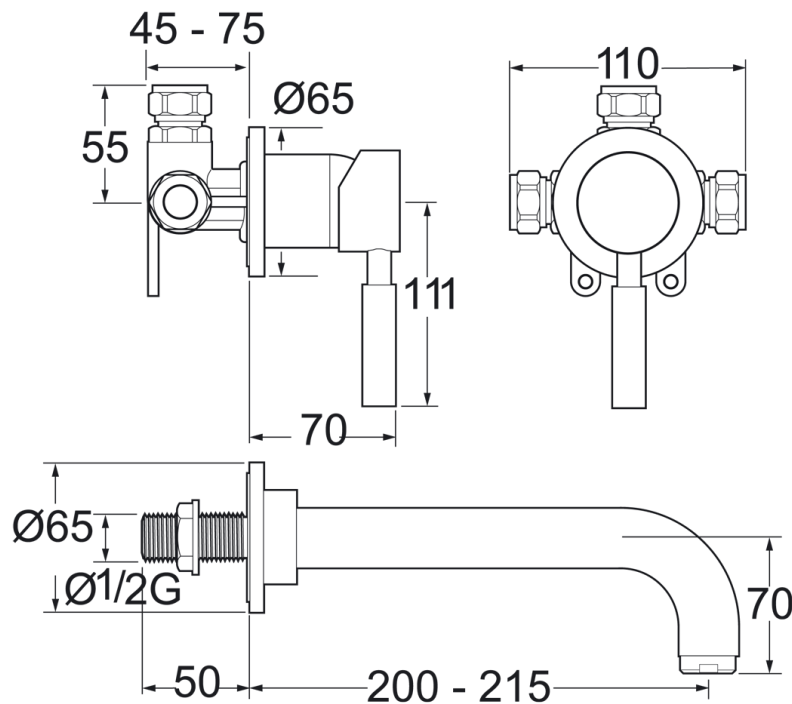

SPECIFICATION SHEET

Manufacturer	DEVA-UK
Model	VISION
Description	SINGLE LEVER WALL MOUNTED WASH BASIN
Finish	CHROME
Article code	VSN122