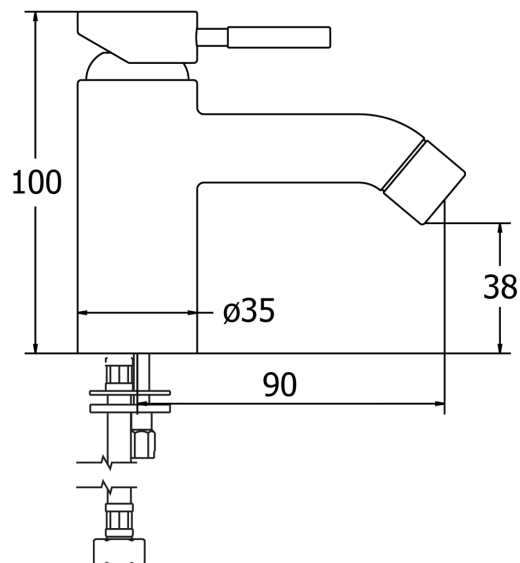

SPECIFICATION SHEET

Manufacturer	DEVA-UK
Model	VISION
Description	SINGLE LEVER WASH BASIN MIXER WITH 2 FLEXIBLE HOSE
Finish	CHROME
Article code	VSN313