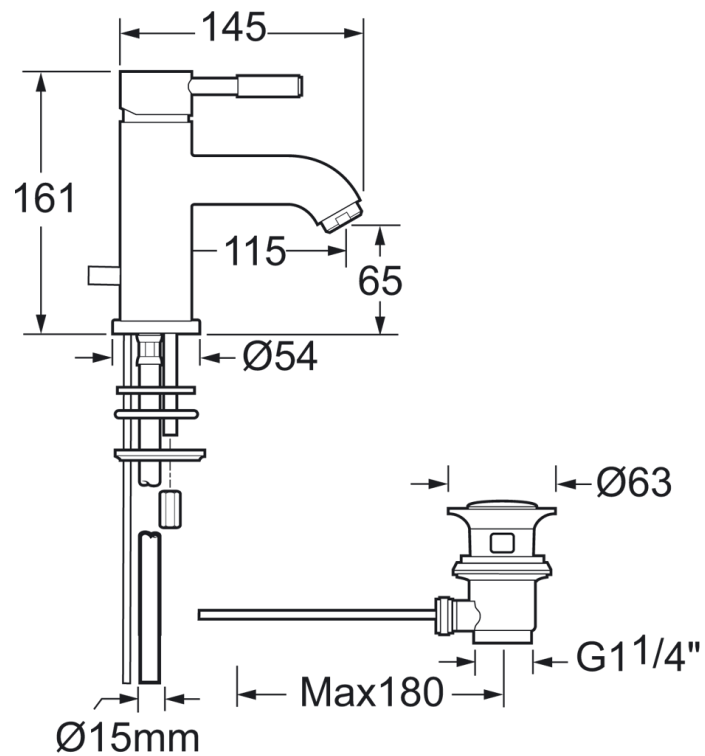

SPECIFICATION SHEET

Manufacturer	DEVA-UK
Model	VISION
Description	SINGLE LEVER WASH BASIN MIXER WITH 2 FLEXIBLE HOSE
Finish	CHROME
Article code	VSN113