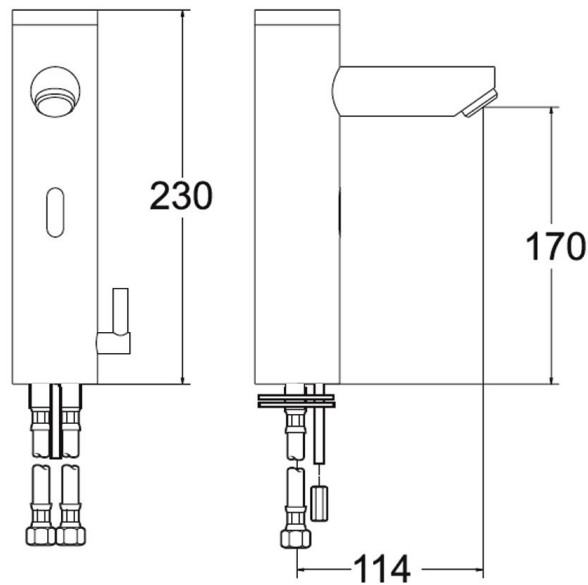

## SPECIFICATION SHEET

- Adjustable temperature control.
- Vandal and scratch resistant sensor window.
- Moisture and water resistant control unit.
- Suitable for hot and cold water.
- Maximum operational temperature 45°C.
- Minimum pressure required 0.5bar.
- Battery operated requires 4 x AA batteries

<b>Manufacturer</b>	DEVA-UK
<b>Finish</b>	CHROME
<b>Article code</b>	SENSOR 6/BT