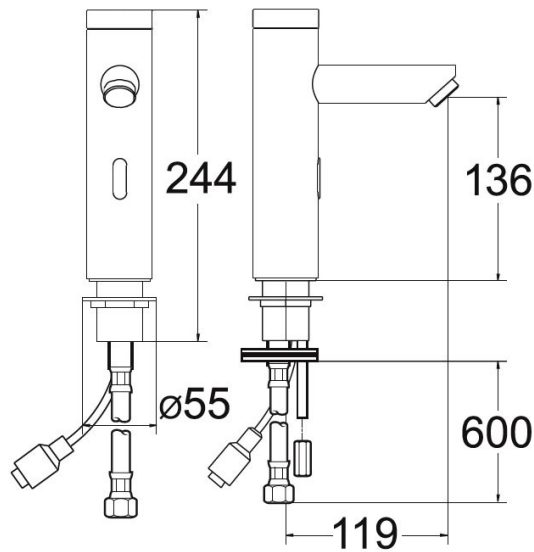

## SPECIFICATION SHEET

- Mains operated with battery back-up.
- Vandal and scratch resistant sensor window.
- Moisture and water resistant control unit.
- Suitable for cold or premixed water.
- Maximum operational temperature 45°C.
- Minimum pressure required 0.5bar.
- Choice of battery or mains power.
- Battery operation requires 4 x AA batteries.

<b>Manufacturer</b>	DEVA-UK
<b>Finish</b>	CHROME
<b>Article code</b>	SENSOR 4/D