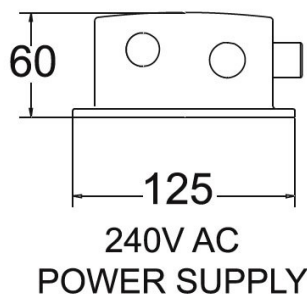

<b>Manufacturer</b>	DEVA-UK
<b>Finish</b>	CHROME
<b>Article code</b>	SENSOR 4/D