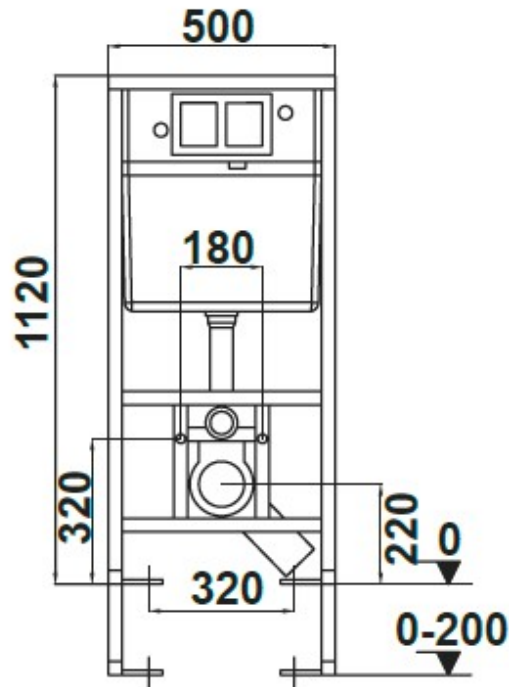

SPECIFICATION SHEET

Manufacturer	GALA GROUP OF ROCA-SPAIN
Model	PRO WC SYSTEM
Description	WC PAN SUPPORT FRAME FOR DUAL-FLUSH 3/6 L. CISTERN
Finish	
Article Code	55400