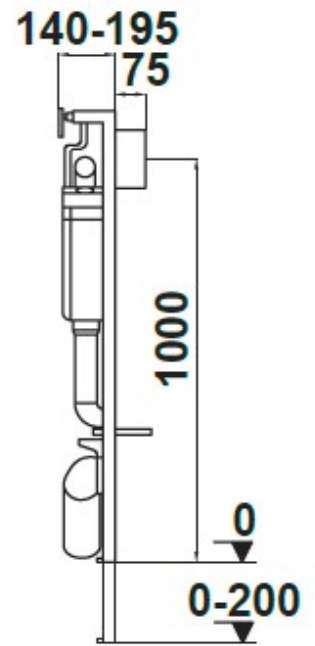

SPECIFICATION SHEET

Manufacturer	GALA GROUP OF ROCA-SPAIN
Model	PRO WC SYSTEM
Description	WC PAN SUPPORT FRAME FOR DUAL-FLUSH 3/6 L. CISTERN
Finish	
Article Code	55400