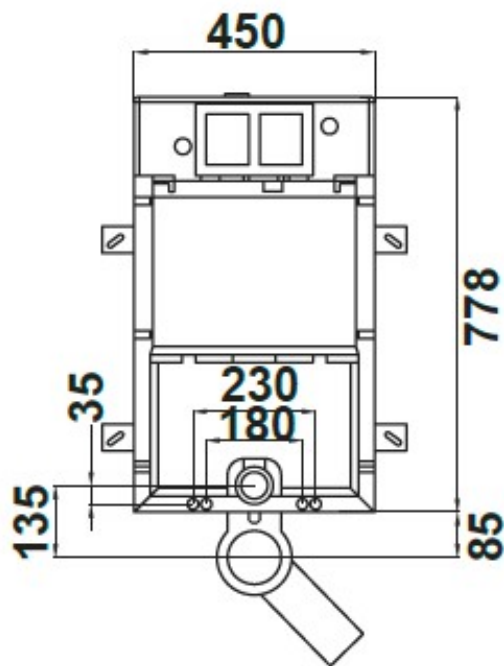

SPECIFICATION SHEET

Manufacturer	GALA GROUP OF ROCA-SPAIN
Model	BASIC WC SYSTEM
Description	BUILT-IN CISTERN WITH DUAL FLUSH MECHANISM 3/6 LITRES
Finish	
Article Code	55410