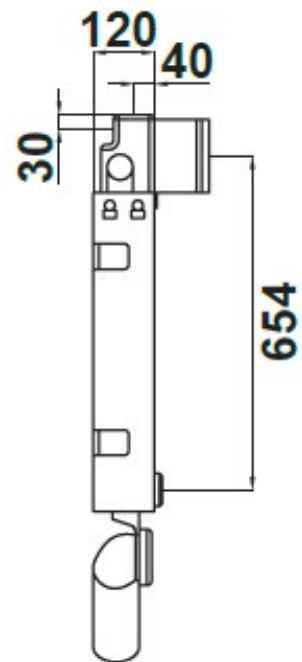

SPECIFICATION SHEET

Manufacturer	GALA GROUP OF ROCA-SPAIN
Model	BASIC WC SYSTEM
Description	BUILT-IN CISTERN WITH DUAL FLUSH MECHANISM 3/6 LITRES
Finish	
Article Code	55410