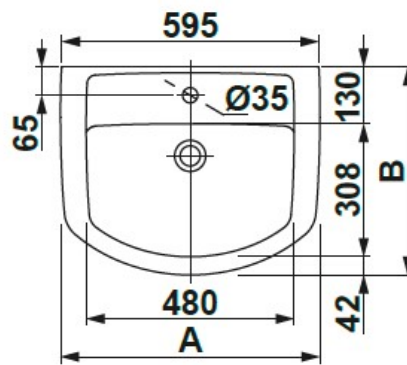

SPECIFICATION SHEET

A	B
600	480
550	450

Manufacturer	GALA GROUP OF ROCA-SPAIN
Model	SMART
Description	WASH BASIN ROUND PEDESTAL
Finish	WHITE
Article Code	25040, 25050, 25430