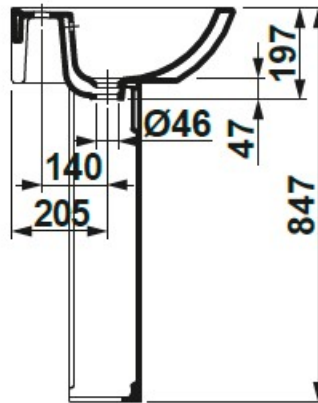

SPECIFICATION SHEET

A	B
600	480
550	450

Manufacturer	GALA GROUP OF ROCA-SPAIN
Model	SMART
Description	WASH BASIN ROUND PEDESTAL
Finish	WHITE
Article Code	25040, 25050, 25430