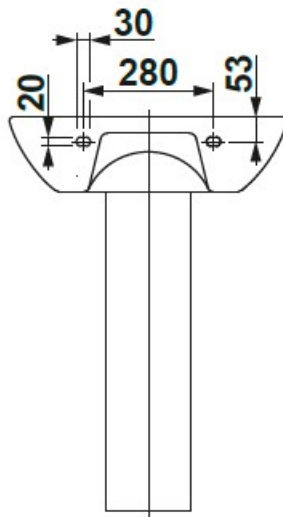

SPECIFICATION SHEET

A	B
600	480
550	450

Manufacturer	GALA GROUP OF ROCA-SPAIN
Model	SMART
Description	WASH BASIN ROUND PEDESTAL
Finish	WHITE
Article Code	25040, 25050, 25430