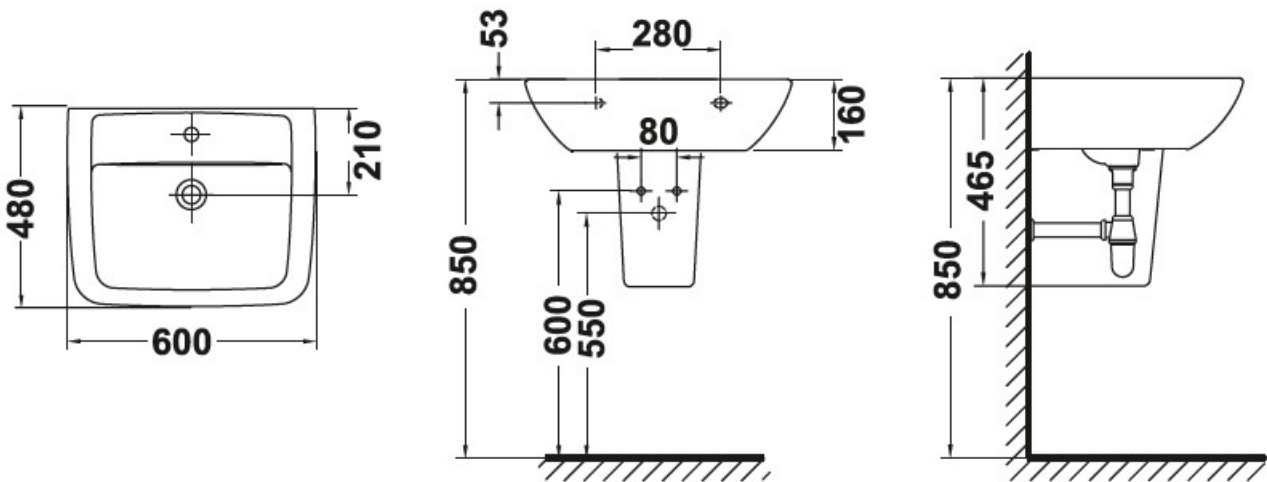

## SPECIFICATION SHEET

<b>Manufacturer</b>	GALA GROUP OF ROCA-SPAIN
<b>Model</b>	SMART
<b>Description</b>	WASH BASIN SEMI-PEDESTAL
<b>Finish</b>	WHITE
<b>Article Code</b>	25432