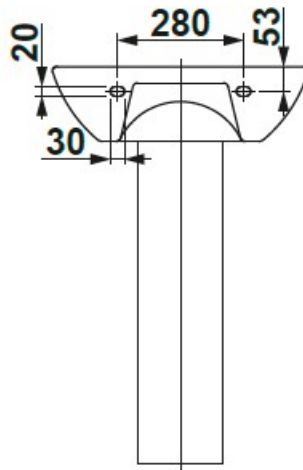

SPECIFICATION SHEET

Manufacturer	GALA GROUP OF ROCA-SPAIN
Model	SMART
Description	WASH BASIN SQUARE PEDESTAL
Finish	WHITE
Article Code	25030 + 25430