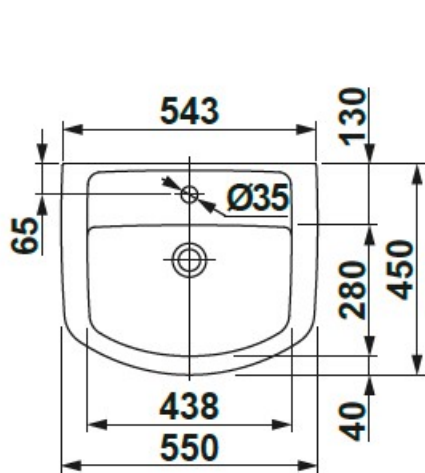

SPECIFICATION SHEET

Manufacturer	GALA GROUP OF ROCA-SPAIN
Model	SMART
Description	WASH BASIN SQUARE PEDESTAL
Finish	WHITE
Article Code	25030 + 25430