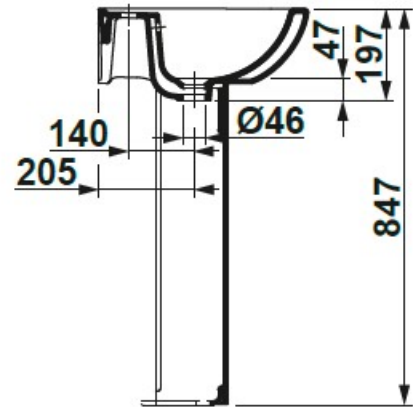

SPECIFICATION SHEET

Manufacturer	GALA GROUP OF ROCA-SPAIN
Model	SMART
Description	WASH BASIN SQUARE PEDESTAL
Finish	WHITE
Article Code	25030 + 25430