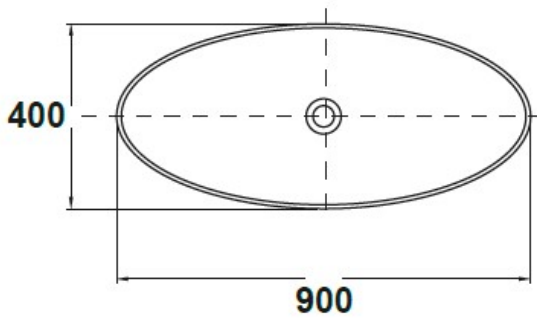

## SPECIFICATION SHEET

|                     |                          |
|---------------------|--------------------------|
| <b>Manufacturer</b> | GALA GROUP OF ROCA-SPAIN |
| <b>Model</b>        | KLEA                     |
| <b>Description</b>  | COUNTERTOP WASH BASIN    |
| <b>Finish</b>       | WHITE                    |
| <b>Article Code</b> | 33040                    |