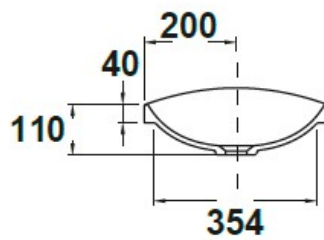

## SPECIFICATION SHEET

|                     |                          |
|---------------------|--------------------------|
| <b>Manufacturer</b> | GALA GROUP OF ROCA-SPAIN |
| <b>Model</b>        | KLEA                     |
| <b>Description</b>  | COUNTERTOP WASH BASIN    |
| <b>Finish</b>       | WHITE                    |
| <b>Article Code</b> | 33040                    |