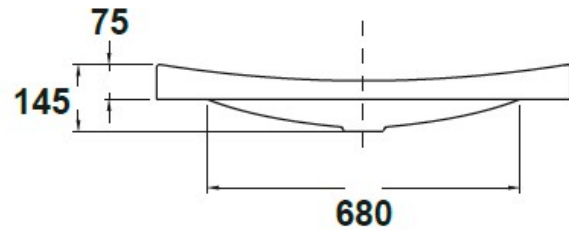

## SPECIFICATION SHEET

|                     |                          |
|---------------------|--------------------------|
| <b>Manufacturer</b> | GALA GROUP OF ROCA-SPAIN |
| <b>Model</b>        | KLEA                     |
| <b>Description</b>  | COUNTERTOP WASH BASIN    |
| <b>Finish</b>       | WHITE                    |
| <b>Article Code</b> | 33040                    |