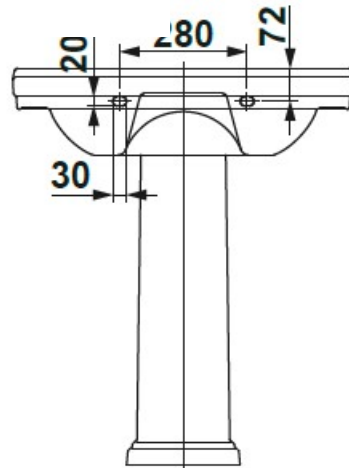

SPECIFICATION SHEET

	A	B
750	750	525
600	600	500

Manufacturer	GALA GROUP OF ROCA-SPAIN
Model	NOBLE
Description	WASH BASIN WITH PEDESTAL
Finish	WHITE
Article Code	12030, 12040 + 12430