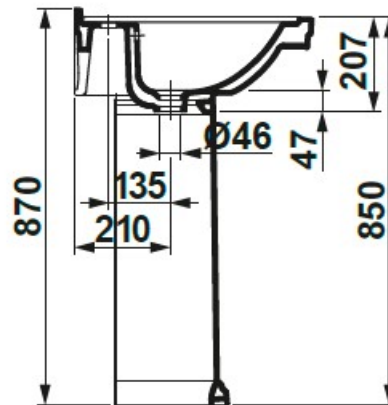

SPECIFICATION SHEET

	A	B
750	750	525
600	600	500

Manufacturer	GALA GROUP OF ROCA-SPAIN
Model	NOBLE
Description	WASH BASIN WITH PEDESTAL
Finish	WHITE
Article Code	12030, 12040 + 12430