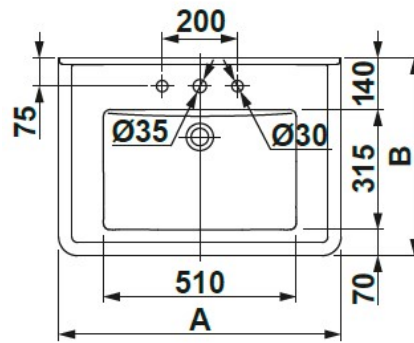

SPECIFICATION SHEET

	A	B
750	750	525
600	600	500

Manufacturer	GALA GROUP OF ROCA-SPAIN
Model	NOBLE
Description	WASH BASIN WITH PEDESTAL
Finish	WHITE
Article Code	12030, 12040 + 12430