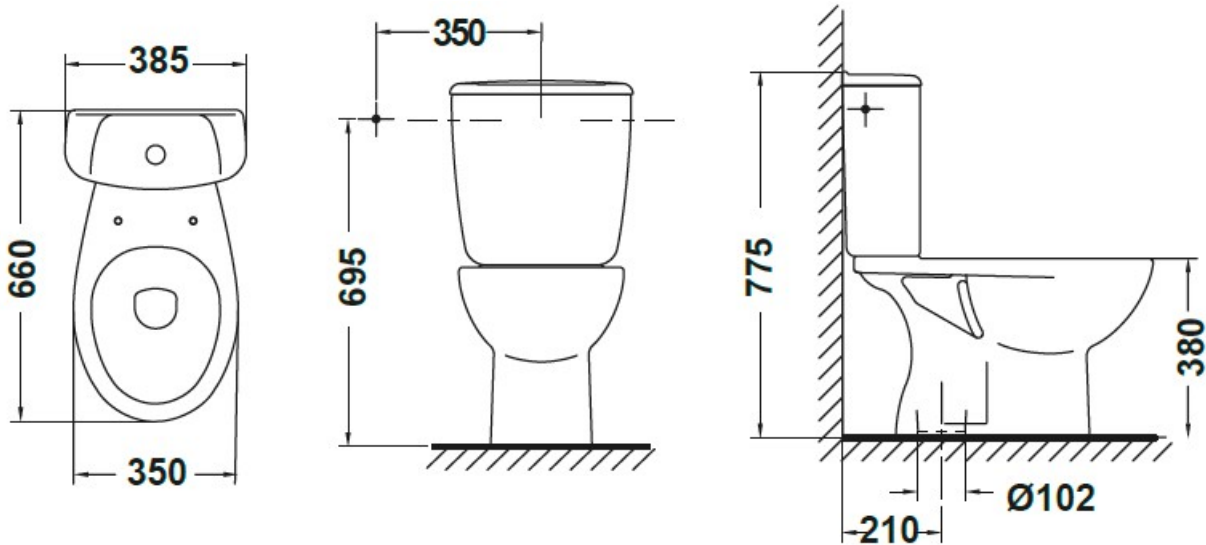

## SPECIFICATION SHEET

<b>Manufacturer</b>	GALA GROUP OF ROCA-SPAIN
<b>Model</b>	ELIA
<b>Description</b>	CLOSE-COUPLED WC PAN WITH CISTERN, DUAL FLUSH MECHANISM, SEAT AND COVER
<b>Finish</b>	WHITE
<b>Article Code</b>	18150 + 18541 + 51382