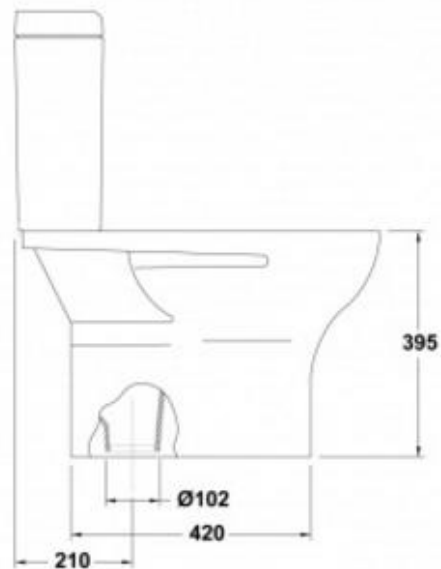

SPECIFICATION SHEET

Manufacturer	GALA GROUP OF ROCA-SPAIN
Model	STREET
Description	CLOSE-COUPLED WC WITH CISTERN, DUAL FLUSH MECHANISM , SEAT AND COVER
Finish	WHITE
Article Code	31150 + 31530 + 51271