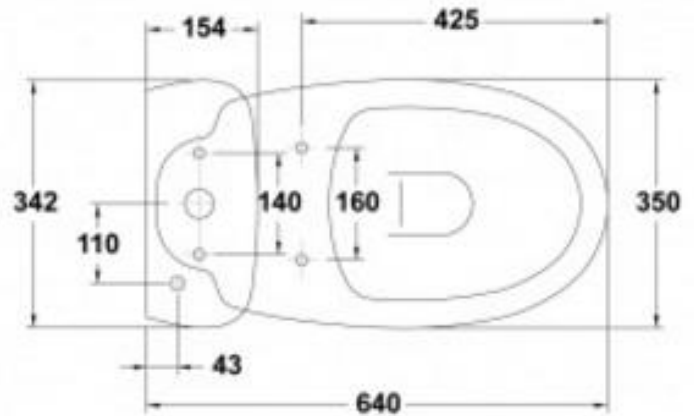

SPECIFICATION SHEET

Manufacturer	GALA GROUP OF ROCA-SPAIN
Model	STREET
Description	CLOSE-COUPLED WC WITH CISTERN, DUAL FLUSH MECHANISM , SEAT AND COVER
Finish	WHITE
Article Code	31150 + 31530 + 51271