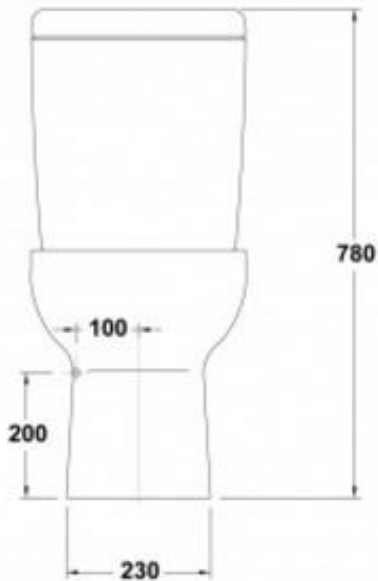

SPECIFICATION SHEET

Manufacturer	GALA GROUP OF ROCA-SPAIN
Model	STREET
Description	CLOSE-COUPLED WC WITH CISTERN, DUAL FLUSH MECHANISM , SEAT AND COVER
Finish	WHITE
Article Code	31150 + 31530 + 51271