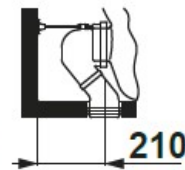

SPECIFICATION SHEET

Manufacturer	GALA GROUP OF ROCA-SPAIN
Model	JAZZ
Description	FLOOR-STANDING BTW WC PAN WITH CISTERN, DUAL FLUSH MECHANISM 3/4.5 L, SEAT
Finish	WHITE
Article Code	28160 + 28550 + 51234