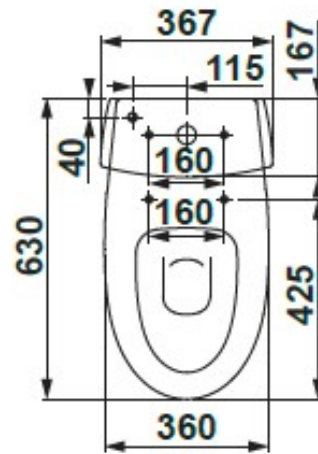

SPECIFICATION SHEET

Manufacturer	GALA GROUP OF ROCA-SPAIN
Model	JAZZ
Description	FLOOR-STANDING BTW WC PAN WITH CISTERN, DUAL FLUSH MECHANISM 3/4.5 L, SEAT
Finish	WHITE
Article Code	28160 + 28550 + 51234