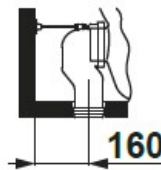

SPECIFICATION SHEET

Manufacturer	GALA GROUP OF ROCA-SPAIN
Model	JAZZ
Description	FLOOR-STANDING BTW WC PAN WITH CISTERN, DUAL FLUSH MECHANISM 3/4.5 L, SEAT
Finish	WHITE
Article Code	28160 + 28550 + 51234