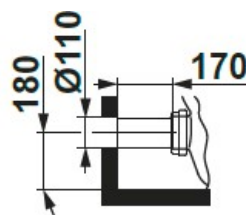

SPECIFICATION SHEET

Manufacturer	GALA GROUP OF ROCA-SPAIN
Model	JAZZ
Description	FLOOR-STANDING BTW WC PAN WITH CISTERN, DUAL FLUSH MECHANISM 3/4.5 L, SEAT
Finish	WHITE
Article Code	28160 + 28550 + 51234