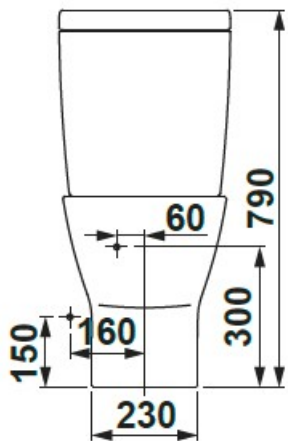

SPECIFICATION SHEET

Manufacturer	GALA GROUP OF ROCA-SPAIN
Model	JAZZ
Description	FLOOR-STANDING BTW WC PAN WITH CISTERN, DUAL FLUSH MECHANISM 3/4.5 L, SEAT
Finish	WHITE
Article Code	28160 + 28550 + 51234