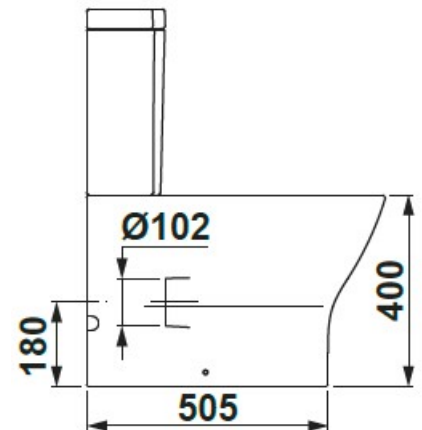

SPECIFICATION SHEET

Manufacturer	GALA GROUP OF ROCA-SPAIN
Model	JAZZ
Description	FLOOR-STANDING BTW WC PAN WITH CISTERN, DUAL FLUSH MECHANISM 3/4.5 L, SEAT
Finish	WHITE
Article Code	28160 + 28550 + 51234