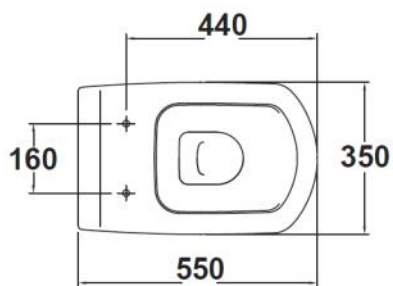

## SPECIFICATION SHEET

<b>Manufacturer</b>	GALA GROUP OF ROCA - SPAIN
<b>Model</b>	SMART
<b>Description</b>	BTW WC PAN WITH SEAT AND COVER. WASTE ELBOW NEEDED FOR VERTICAL OUTLET INSTALLATION.
<b>Finish</b>	WHITE
<b>Article Code</b>	25140 + 51617