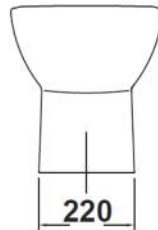

## SPECIFICATION SHEET

<b>Manufacturer</b>	GALA GROUP OF ROCA - SPAIN
<b>Model</b>	SMART
<b>Description</b>	BTW WC PAN WITH SEAT AND COVER. WASTE ELBOW NEEDED FOR VERTICAL OUTLET INSTALLATION.
<b>Finish</b>	WHITE
<b>Article Code</b>	25140 + 51617