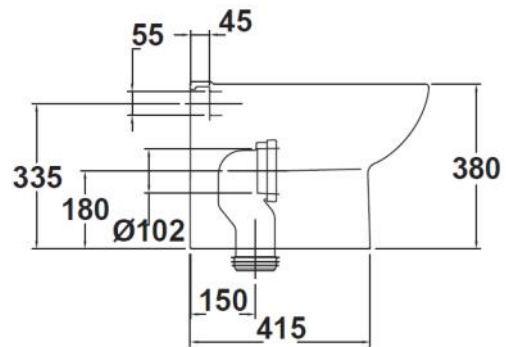

## SPECIFICATION SHEET

<b>Manufacturer</b>	GALA GROUP OF ROCA - SPAIN
<b>Model</b>	SMART
<b>Description</b>	BTW WC PAN WITH SEAT AND COVER. WASTE ELBOW NEEDED FOR VERTICAL OUTLET INSTALLATION.
<b>Finish</b>	WHITE
<b>Article Code</b>	25140 + 51617