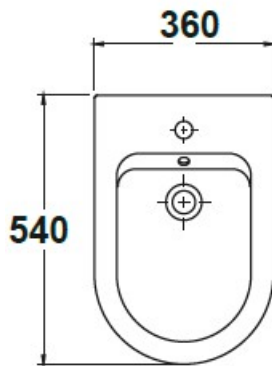

SPECIFICATION SHEET

Manufacturer	GALA GROUP OF ROCA-SPAIN
Model	EMMA
Description	WALL HUNG BIDET
Finish	WHITE
Article Code	30362