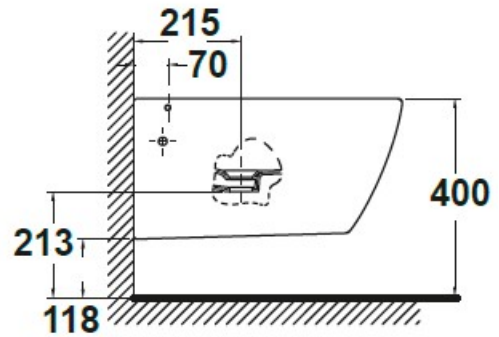

SPECIFICATION SHEET

Manufacturer	GALA GROUP OF ROCA-SPAIN
Model	EMMA
Description	WALL HUNG BIDET
Finish	WHITE
Article Code	30362