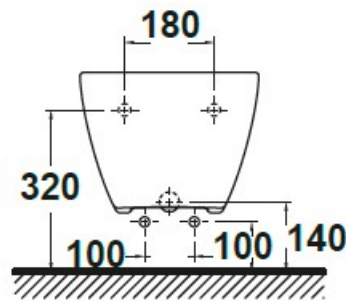

SPECIFICATION SHEET

Manufacturer	GALA GROUP OF ROCA-SPAIN
Model	EMMA
Description	WALL HUNG BIDET
Finish	WHITE
Article Code	30362