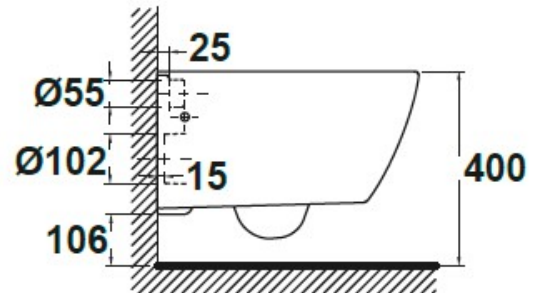

SPECIFICATION SHEET

Manufacturer	GALA GROUP OF ROCA-SPAIN
Model	EMMA
Description	WALL HUNG WC WITH SEAT AND COVER
Finish	WHITE
Article Code	30170