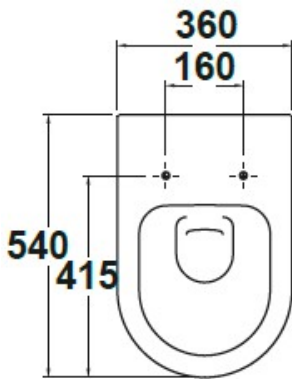

SPECIFICATION SHEET

Manufacturer	GALA GROUP OF ROCA-SPAIN
Model	EMMA
Description	WALL HUNG WC WITH SEAT AND COVER
Finish	WHITE
Article Code	30170