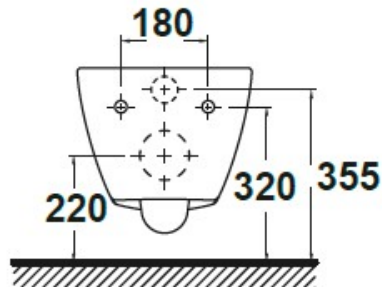

SPECIFICATION SHEET

Manufacturer	GALA GROUP OF ROCA-SPAIN
Model	EMMA
Description	WALL HUNG WC WITH SEAT AND COVER
Finish	WHITE
Article Code	30170