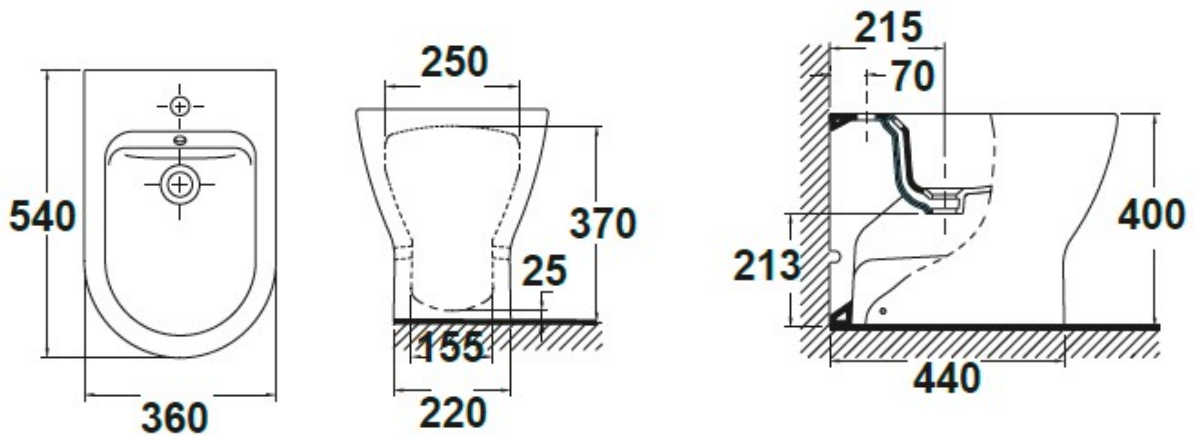

SPECIFICATION SHEET

Manufacturer	GALA GROUP OF ROCA-SPAIN
Model	EMMA
Description	FLOOR-STANDING BTW BIDET
Finish	WHITE
Article Code	30360