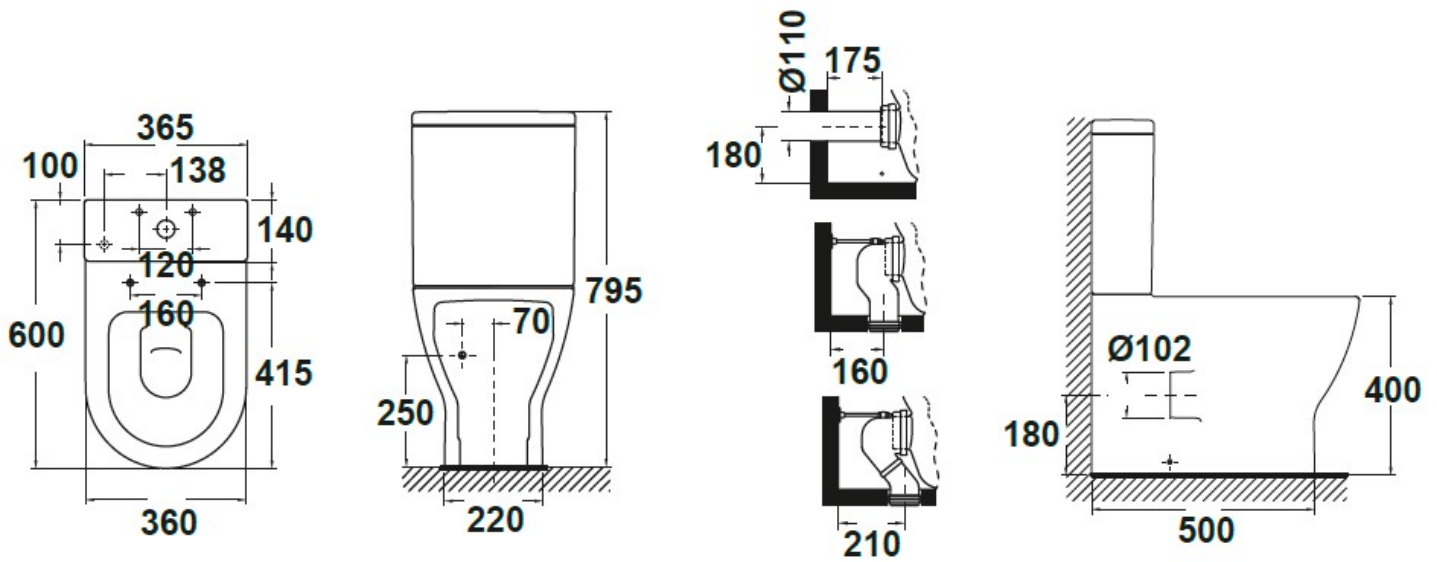

SPECIFICATION SHEET

Manufacturer	GALA GROUP OF ROCA-SPAIN
Model	EMMA
Description	FLOOR-STANDING BTW WC PAN WITH CISTERN, DUAL FLUSH MECHANISM 3/4.5L, SEAT AND COVER
Finish	WHITE
Article Code	30160 + 27558 + 51660