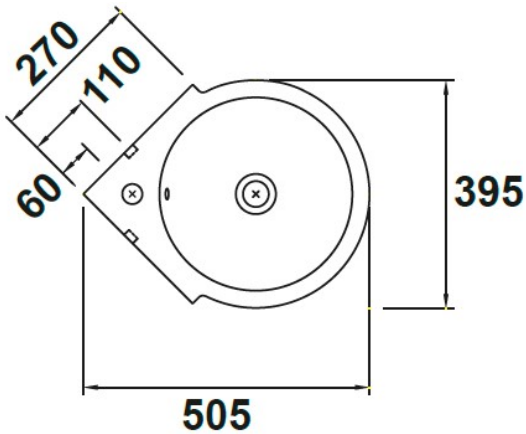

## SPECIFICATION SHEET

<b>Manufacturer</b>	GALA GROUP OF ROCA-SPAIN
<b>Model</b>	ISLA
<b>Description</b>	WALL HUNG CORNER WASH BASIN WITH OVERFLOW
<b>Finish</b>	WHITE
<b>Article Code</b>	04410