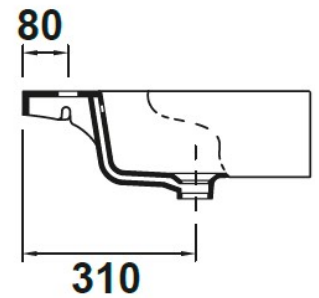

## SPECIFICATION SHEET

<b>Manufacturer</b>	GALA GROUP OF ROCA-SPAIN
<b>Model</b>	ISLA
<b>Description</b>	WALL HUNG CORNER WASH BASIN WITH OVERFLOW
<b>Finish</b>	WHITE
<b>Article Code</b>	04410