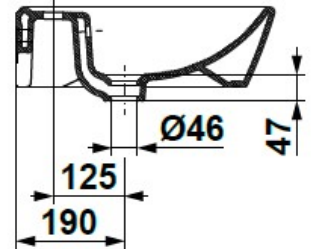

SPECIFICATION SHEET

Manufacturer	GALA GROUP OF ROCA-SPAIN
Model	SOFT
Description	WASHBASIN WITH SHELF, OVERFLOW AND FIXING KIT Wash-basin for over-counter or wall-hung installation.
Finish	WHITE
Article Code	13060