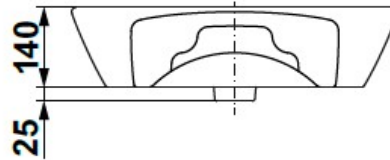

SPECIFICATION SHEET

Manufacturer	GALA GROUP OF ROCA-SPAIN
Model	SOFT
Description	WASHBASIN WITH SHELF, OVERFLOW AND FIXING KIT Wash-basin for over-counter or wall-hung installation.
Finish	WHITE
Article Code	13060