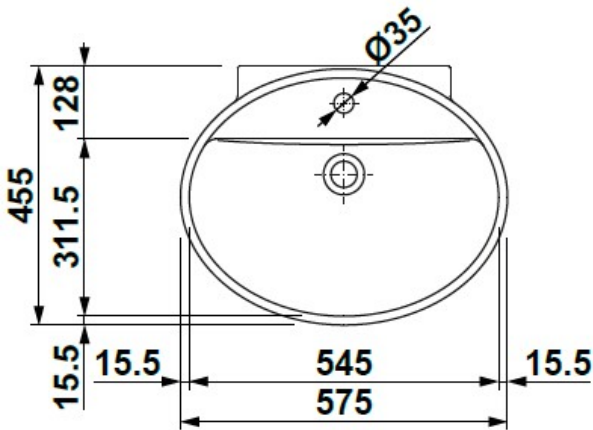

SPECIFICATION SHEET

Manufacturer	GALA GROUP OF ROCA-SPAIN
Model	SOFT
Description	WASHBASIN WITH SHELF, OVERFLOW AND FIXING KIT Wash-basin for over-counter or wall-hung installation.
Finish	WHITE
Article Code	13060